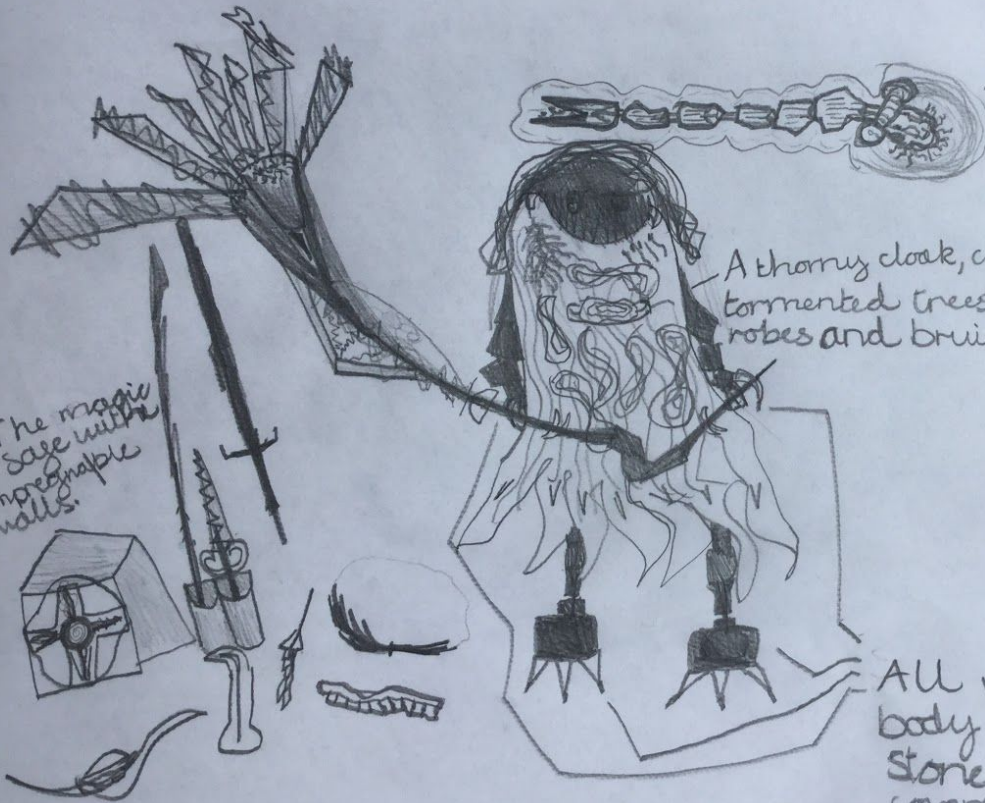

The Witch

Her pet is half snake half dragon made entirely of bones, and its body is protected by a layered force-field.

A thorny cloak, crafted from the souls of tormented trees conceals her tattered robes and bruised, battered body.

All visible parts of her body are made of steel, claws, stone and bone. Her head is covered by an invisible dome.

The magic sage with the impregnable walls.